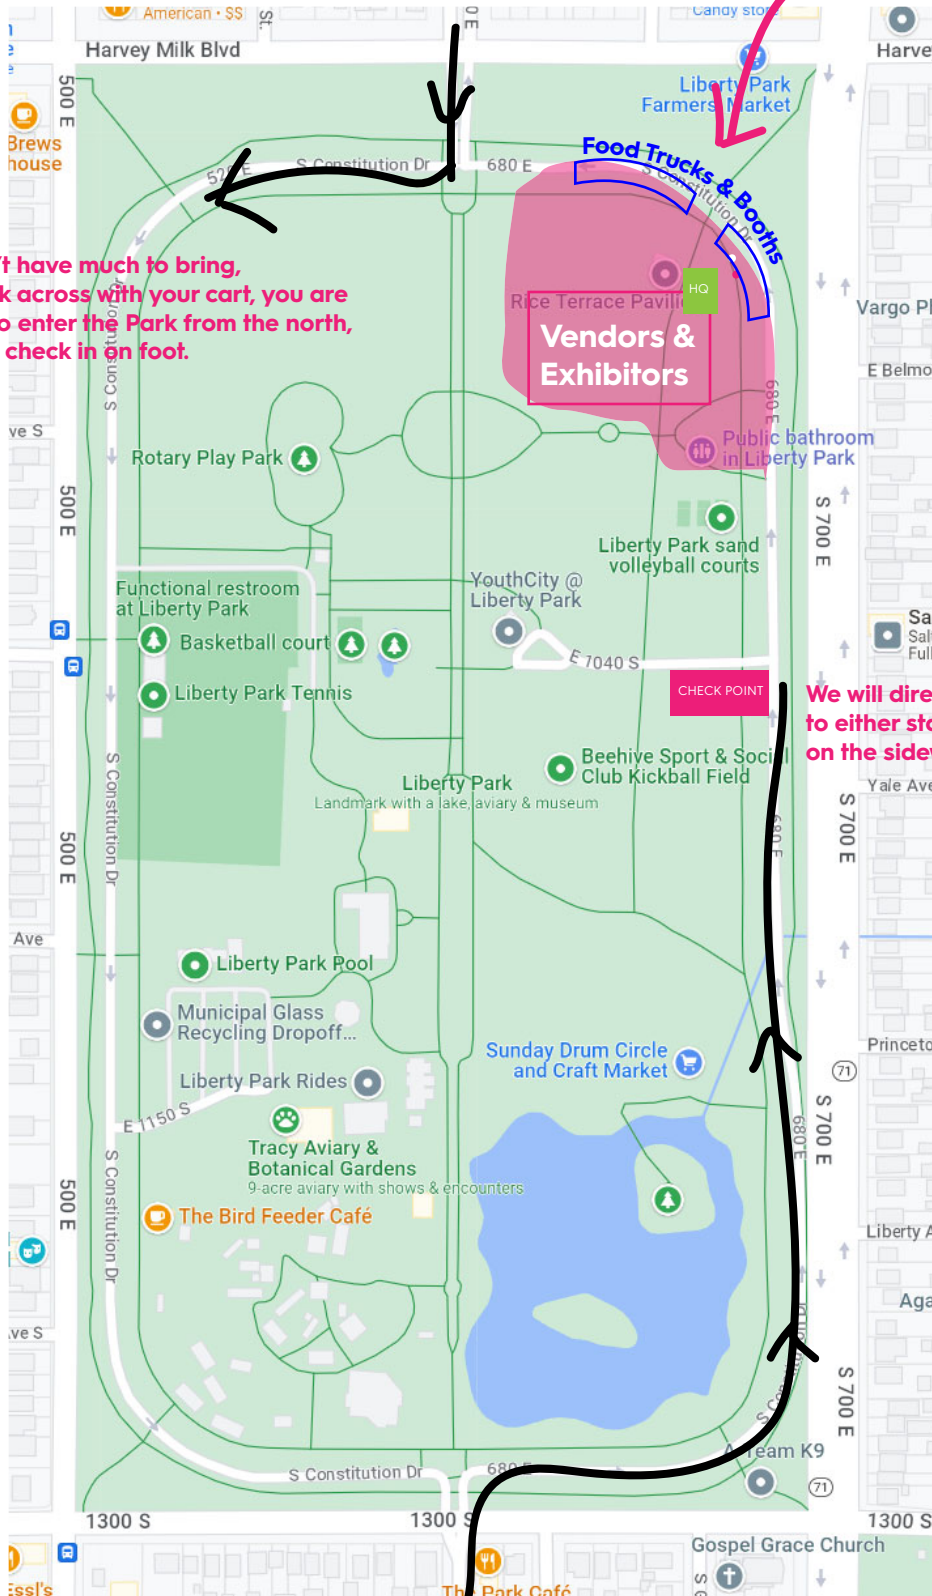

North entrance of Liberty Park to access the west side of the Park (one way)

900 SOUTH

# 9th and 9th Street Festival...at Liberty Park

**SATURDAY, SEPTEMBER 16**

**LOAD IN 7:30 - 9:00  
SET UP UNTIL 9:30**

**FESTIVAL HOURS 10:00 AM - 6:00 PM**

**BREAK DOWN CLEAN UP, LOAD OUT  
6:00 PM - 8:00 PM**

If you don't have much to bring, or can walk across with your cart, you are welcome to enter the Park from the north, park, then check in on foot.

We will direct you from here to either stay on the road or drive on the sidewalk to access the vendor area.

500 EAST

700 EAST

1300 SOUTH

South entrance of Liberty Park to access the east side of the Park (one way)